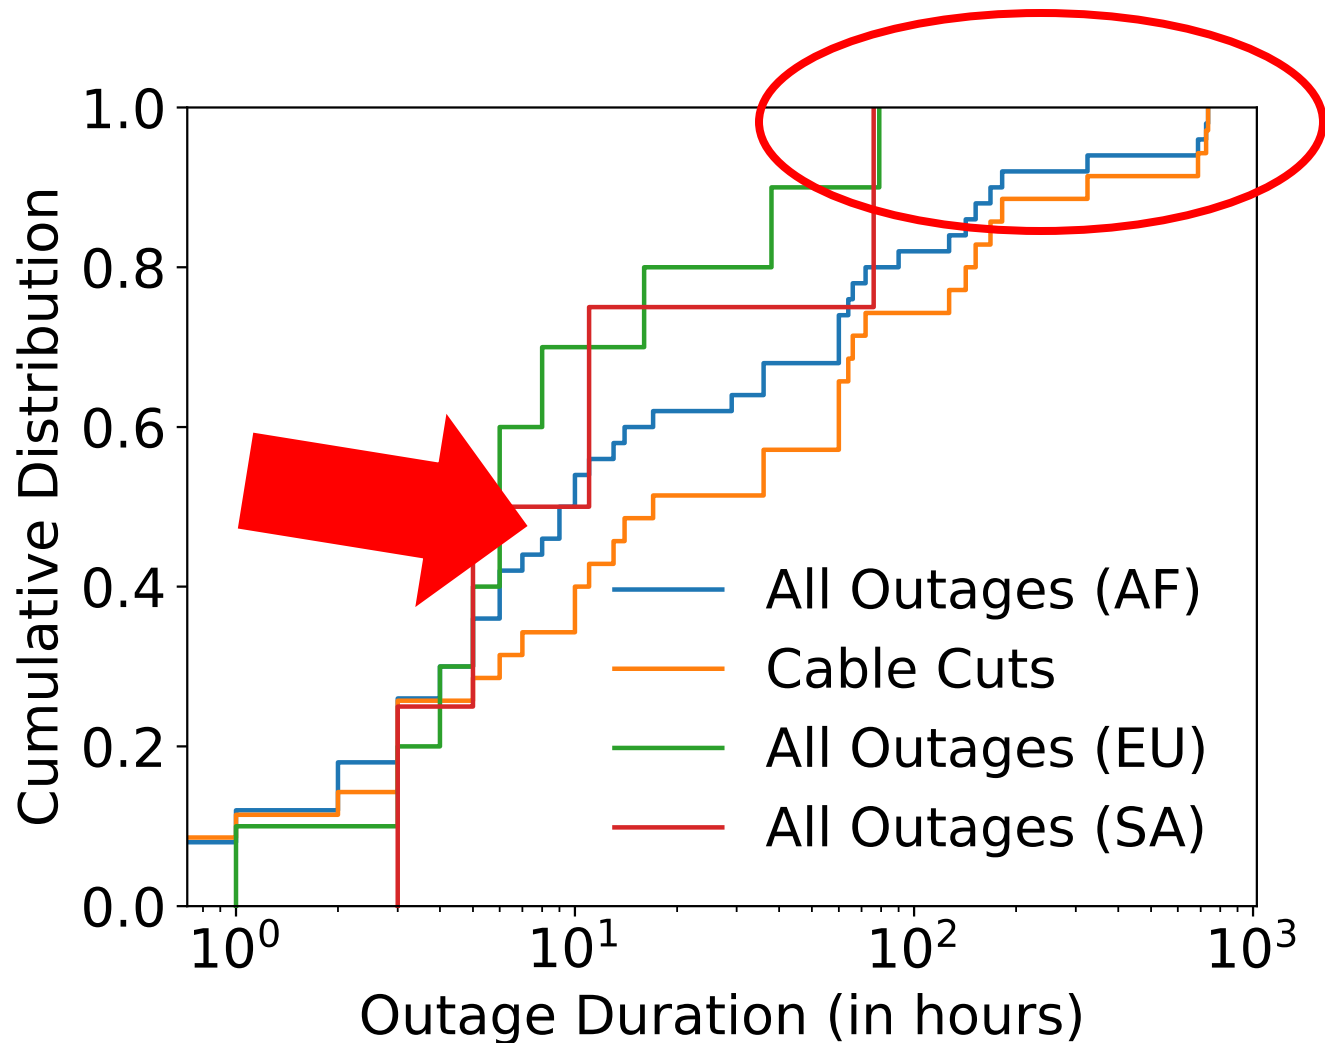

Cable Cut-based Outages Generally Take Longer to Recover From Than Other Types of Outages

Cable cuts take longer to recover from

- Longer median and p99s

Cable repair requires

- Contract negotiations
- Ships to sail to location
- Government/regulatory approvals

Traffic rerouting is the most common form of resolution but requires

- Routing negotiations/reprovisioning