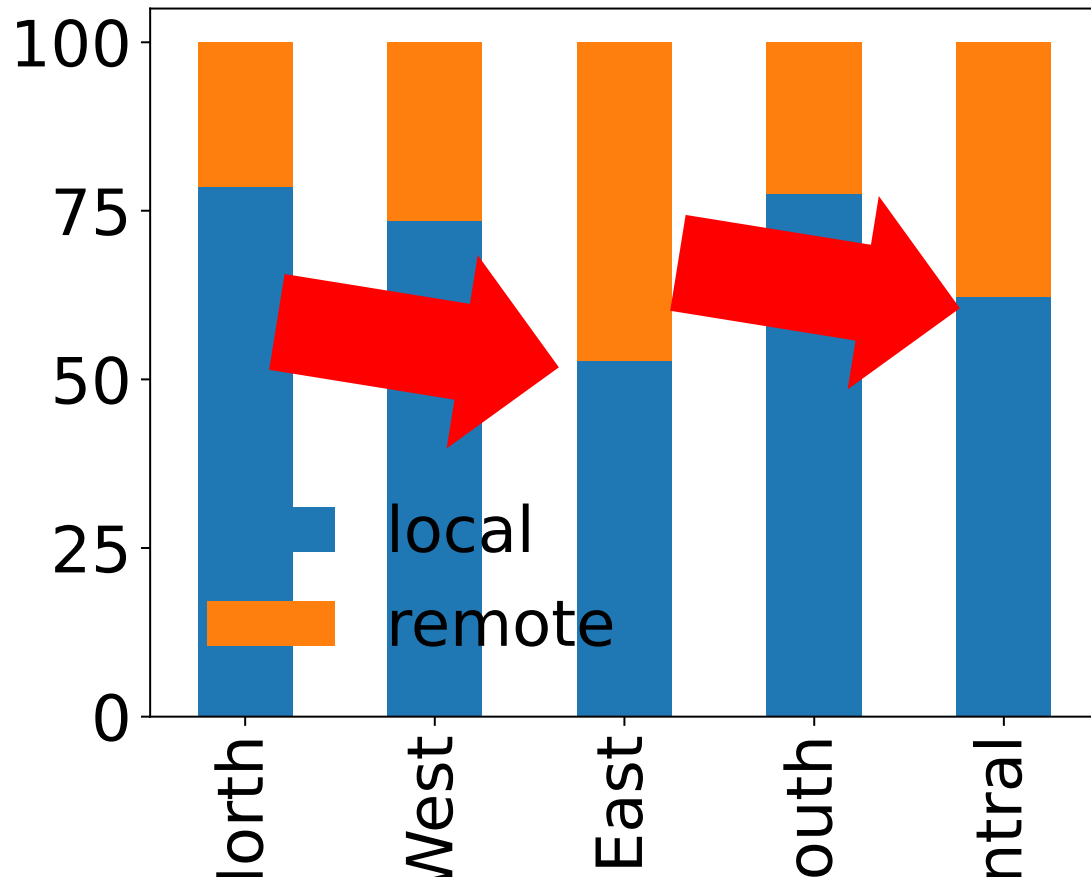

Significantly more cable-cut based outage events in Africa

Several key cuts-based outages in the last 6 months:

- West Africa in March
- East Africa in April

*countries are double counted if they are impacted by multiple outage

Rerouting impacts the region: worsens performance due to lower aggregate capacity

Cloudification Introduces Remote Dependencies Which Magnify Outage Impact

Types of remote dependencies

- Non-local content
- Non-local DNS resolvers

Locality Comparison for three Countries

Cloudification Introduces Remote Dependencies Which Magnify Outage Impact

Types of remote dependencies

- Non-local content
- **Non-local DNS resolvers**

Locality Comparison for three Countries

Hidden remote dependencies makes local content seems remote

Africa's Hidden Remote Dependencies Amplify Cable Cut-based Outages

Hidden remote dependencies makes outage analysis non-trivial

Concluding Remarks