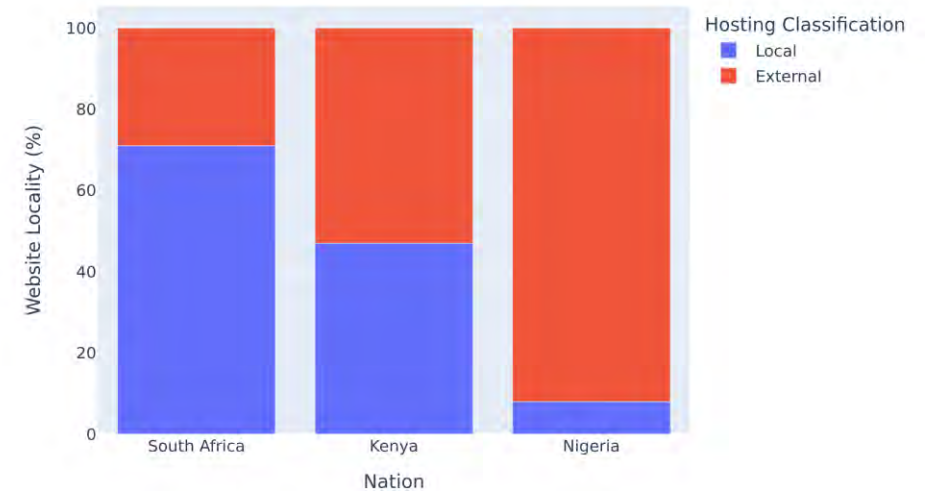

Types of remote dependencies

- Non-local content
- Non-local DNS resolvers

Locality Comparison for three Countries