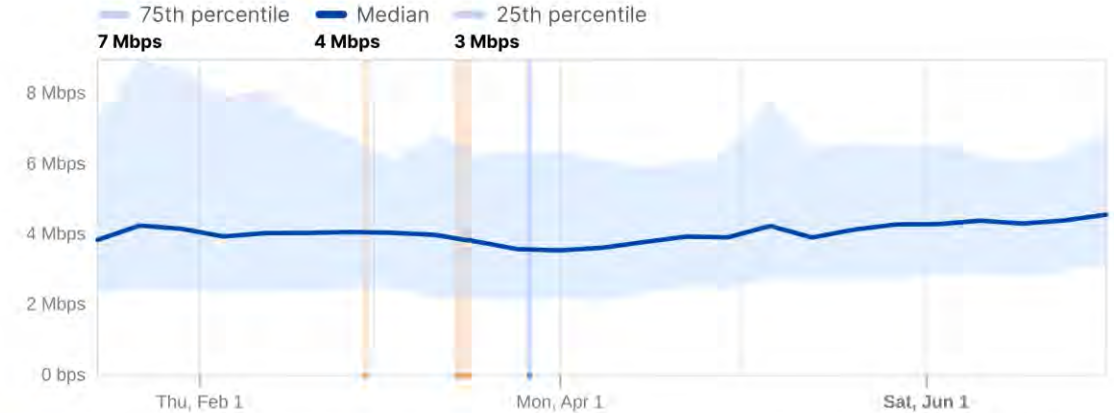

IQI estimated download speed under average utilization

Cloudflare Radar

Last 6 months | Jul 1 2024 11:29 UTC

Bandwidth in Nigeria

IQI estimated download speed under average utilization

Cloudflare Radar

Last 6 months | Jul 1 2024 11:29 UTC