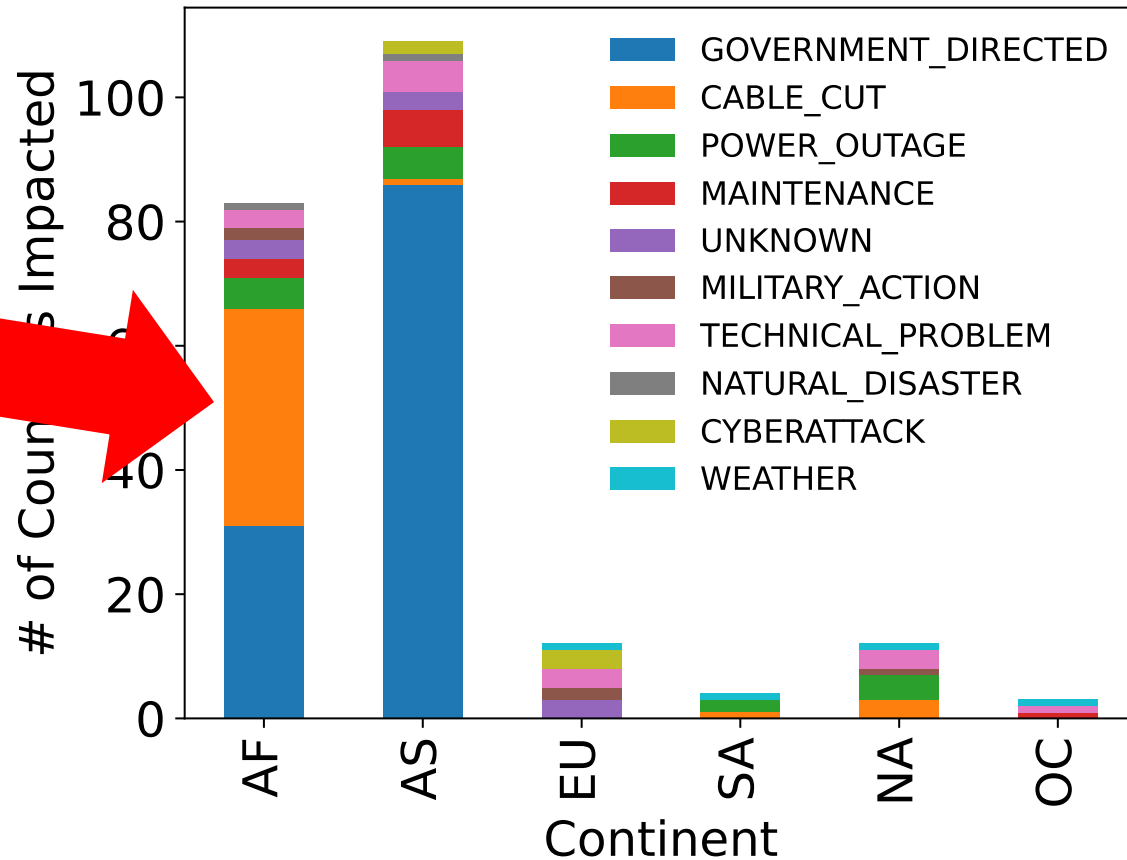

African Internet Observatory Project Goals

**Characterize impact
of outages**

Terrestrial

Low Earth Orbit

**Analyze effectiveness
of Alternatives**

**Design faster
resolution
techniques**

Data Sets Used for Outage Analysis

Outage Analysis (Cloudflare Radar)

- Database of outages and meta data (time, cause, duration)
- 12 months

DNS Analysis (Cloudflare Radar)

- Database of DNS resolver usage
- 12 months

Most Outages in Africa are due to Cable Cuts

Significantly more cable-cut based outage events in Africa

Several key cuts-based outages in the last 6 months:

- West Africa in March
- East Africa in April

*countries are double counted if they are impacted by multiple outage