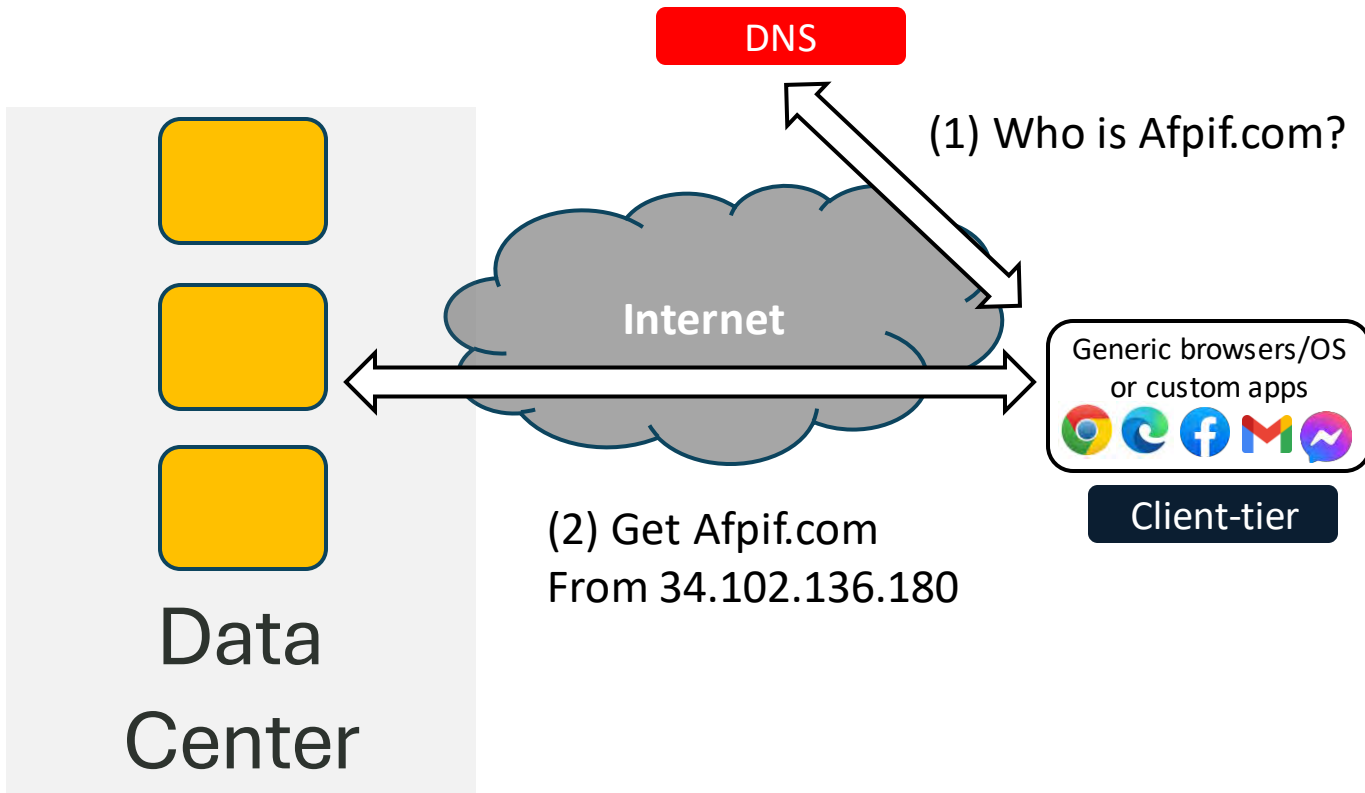

Traffic rerouting is the most common form of resolution but requires

- Routing negotiations/reprovisioning

Outage Have a Long-Term Impact on the Region

(Case Study: West Africa Outage in March 2024)

Bandwidth in Ghana

Rerouting impacts the region: worsens performance due to lower aggregate capacity

Cloudification Introduces Remote Dependencies Which Magnify Outage Impact

Types of remote dependencies

- Non-local content
- Non-local DNS resolvers