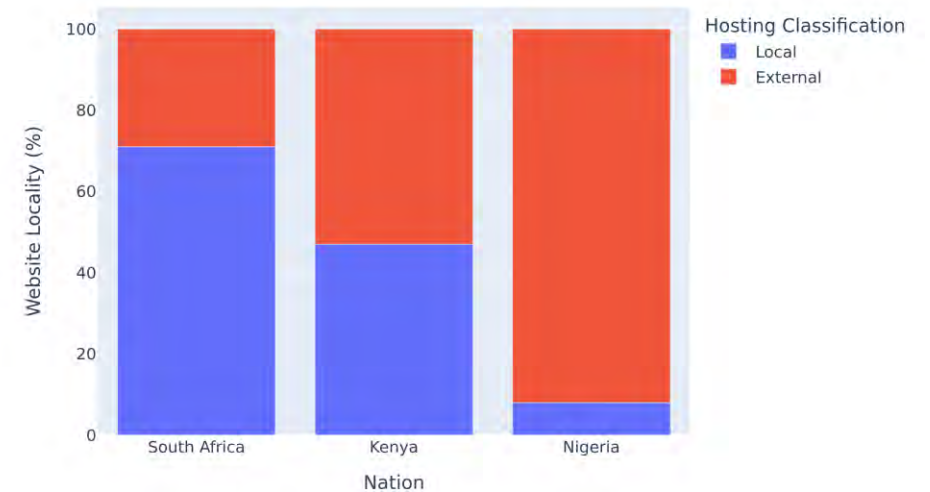

Locality Comparison for three Countries

Cloudification Introduces Remote Dependencies Which Magnify Outage Impact

Types of remote dependencies

- Non-local content
- **Non-local DNS resolvers**

Locality Comparison for three Countries

Hidden remote dependencies makes local content seems remote

Africa's Hidden Remote Dependencies Amplify Cable Cut-based Outages

Hidden remote dependencies makes outage analysis non-trivial

Concluding Remarks