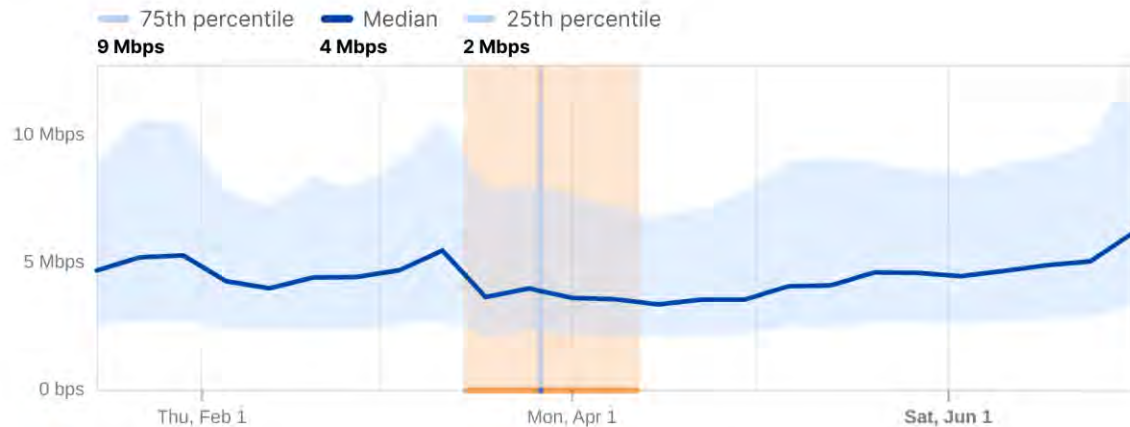

Outage Have a Long-Term Impact on the Region

(Case Study: West Africa Outage in March 2024)

Bandwidth in Ghana

IQI estimated download speed under average utilization

Cloudflare Radar

Last 6 months | Jul 1 2024 11:29 UTC