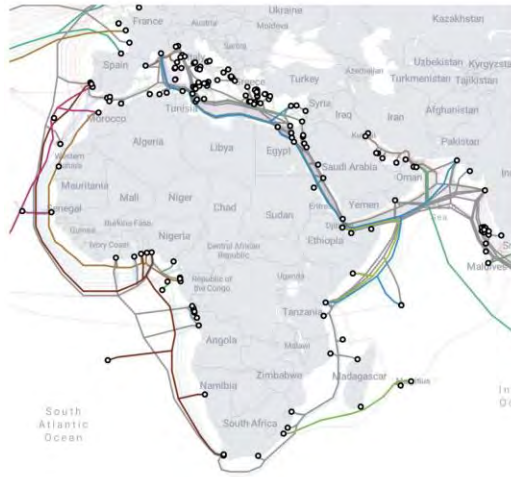

Significantly more cable-cut based outage events in Africa

Several key cuts-based outages in the last 6 months:

- West Africa in March
- East Africa in April

*countries are double counted if they are impacted by multiple outage

Traffic rerouting is the most common form of resolution but requires

- Routing negotiations/reprovisioning

Outage Have a Long-Term Impact on the Region

(Case Study: West Africa Outage in March 2024)

Bandwidth in Ghana

Locality Comparison for three Countries

Cloudification Introduces Remote Dependencies Which Magnify Outage Impact

Types of remote dependencies

- Non-local content
- **Non-local DNS resolvers**

Locality Comparison for three Countries

Hidden remote dependencies makes local content seems remote

Africa's Hidden Remote Dependencies Amplify Cable Cut-based Outages

Hidden remote dependencies makes outage analysis non-trivial

Concluding Remarks